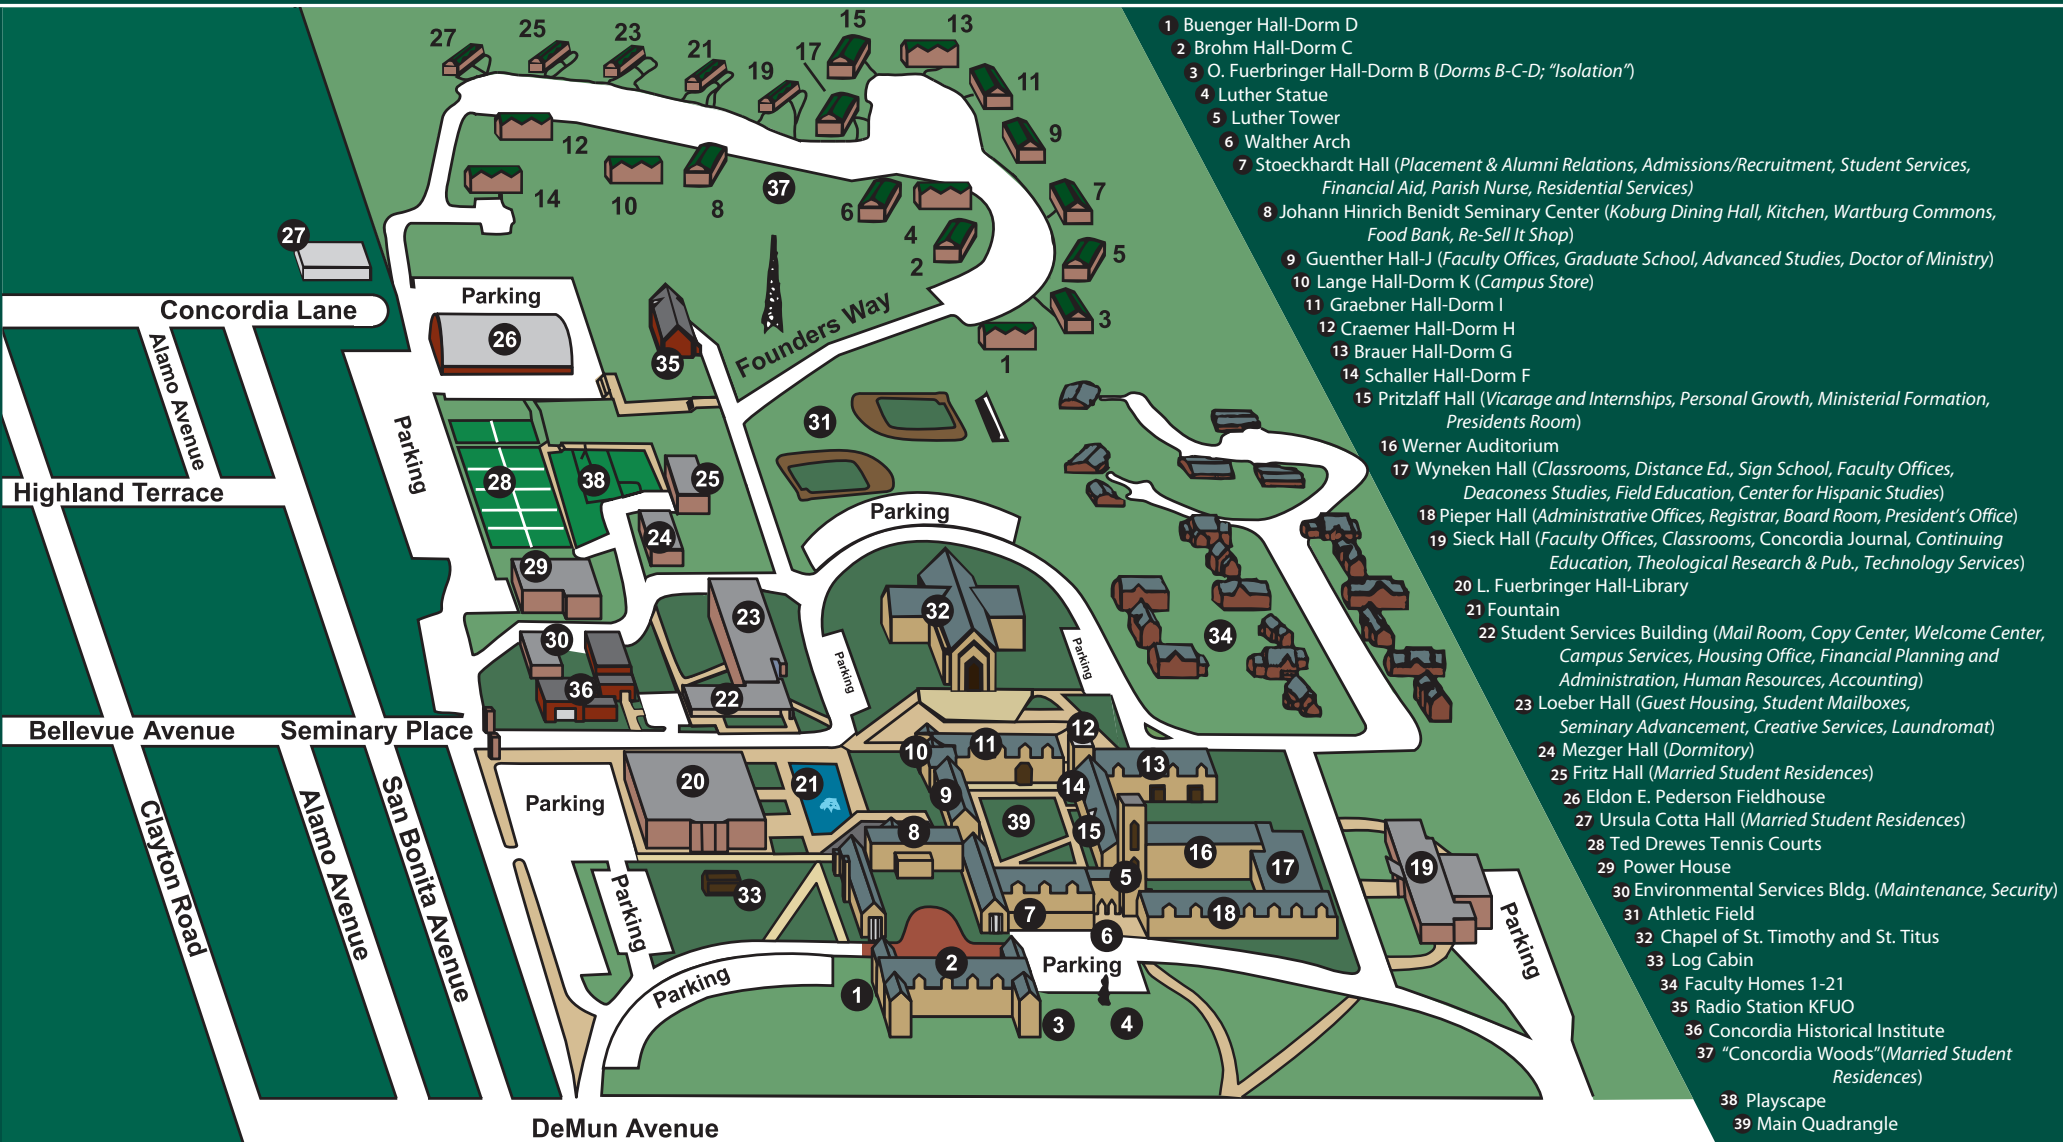

Concordia Seminary, St. Louis Campus

- 1 Buenger Hall-Dorm D
- 2 Brohm Hall-Dorm C
- 3 O. Fuerbringer Hall-Dorm B (Dorms B-C-D; "Isolation")
- 4 Luther Statue
- 5 Luther Tower
- 6 Walther Arch
- 7 Stoeckhardt Hall (Placement & Alumni Relations, Admissions/Recruitment, Student Services, Financial Aid, Parish Nurse, Residential Services)
- 8 Johann Hinrich Benidt Seminary Center (Koburg Dining Hall, Kitchen, Wartburg Commons, Food Bank, Re-Sell It Shop)
- 9 Guenther Hall-J (Faculty Offices, Graduate School, Advanced Studies, Doctor of Ministry)
- 10 Lange Hall-Dorm K (Campus Store)
- 11 Graebner Hall-Dorm I
- 12 Craemer Hall-Dorm H
- 13 Brauer Hall-Dorm G
- 14 Schaller Hall-Dorm F
- 15 Pritzlaff Hall (Vicarage and Internships, Personal Growth, Ministerial Formation, Presidents Room)
- 16 Werner Auditorium
- 17 Wyneken Hall (Classrooms, Distance Ed., Sign School, Faculty Offices, Deaconess Studies, Field Education, Center for Hispanic Studies)
- 18 Pieper Hall (Administrative Offices, Registrar, Board Room, President's Office)
- 19 Sieck Hall (Faculty Offices, Classrooms, Concordia Journal, Continuing Education, Theological Research & Pub., Technology Services)
- 20 L. Fuerbringer Hall-Library
- 21 Fountain
- 22 Student Services Building (Mail Room, Copy Center, Welcome Center, Campus Services, Housing Office, Financial Planning and Administration, Human Resources, Accounting)
- 23 Loeber Hall (Guest Housing, Student Mailboxes, Seminary Advancement, Creative Services, Laundromat)
- 24 Mezger Hall (Dormitory)
- 25 Fritz Hall (Married Student Residences)
- 26 Eldon E. Pederson Fieldhouse
- 27 Ursula Cotta Hall (Married Student Residences)
- 28 Ted Drewes Tennis Courts
- 29 Power House
- 30 Environmental Services Bldg. (Maintenance, Security)
- 31 Athletic Field
- 32 Chapel of St. Timothy and St. Titus
- 33 Log Cabin
- 34 Faculty Homes 1-21
- 35 Radio Station KFYO
- 36 Concordia Historical Institute
- 37 "Concordia Woods" (Married Student Residences)
- 38 Playscape
- 39 Main Quadrangle

From East of the Mississippi River:

1. Go west across the Mississippi River on I-55, 70, 64 and U.S. Hwy. 40;
2. Continue on the bridge over the Mississippi River following signs for I-64/40.
3. Continue straight on I-64/40 for 6.1 miles;
4. Take Exit 34B to Clayton Rd. (Look for the large Amoco sign) At the light continue straight (west) on Clayton Rd.
5. Continue .5 miles to Seminary Place and turn right (north)
6. Continue north on Seminary Place for three blocks and enter the Seminary campus. The Welcome Center is 300 ft. past the campus entrance, on the right.

From the West and Northwest of the Mississippi River: