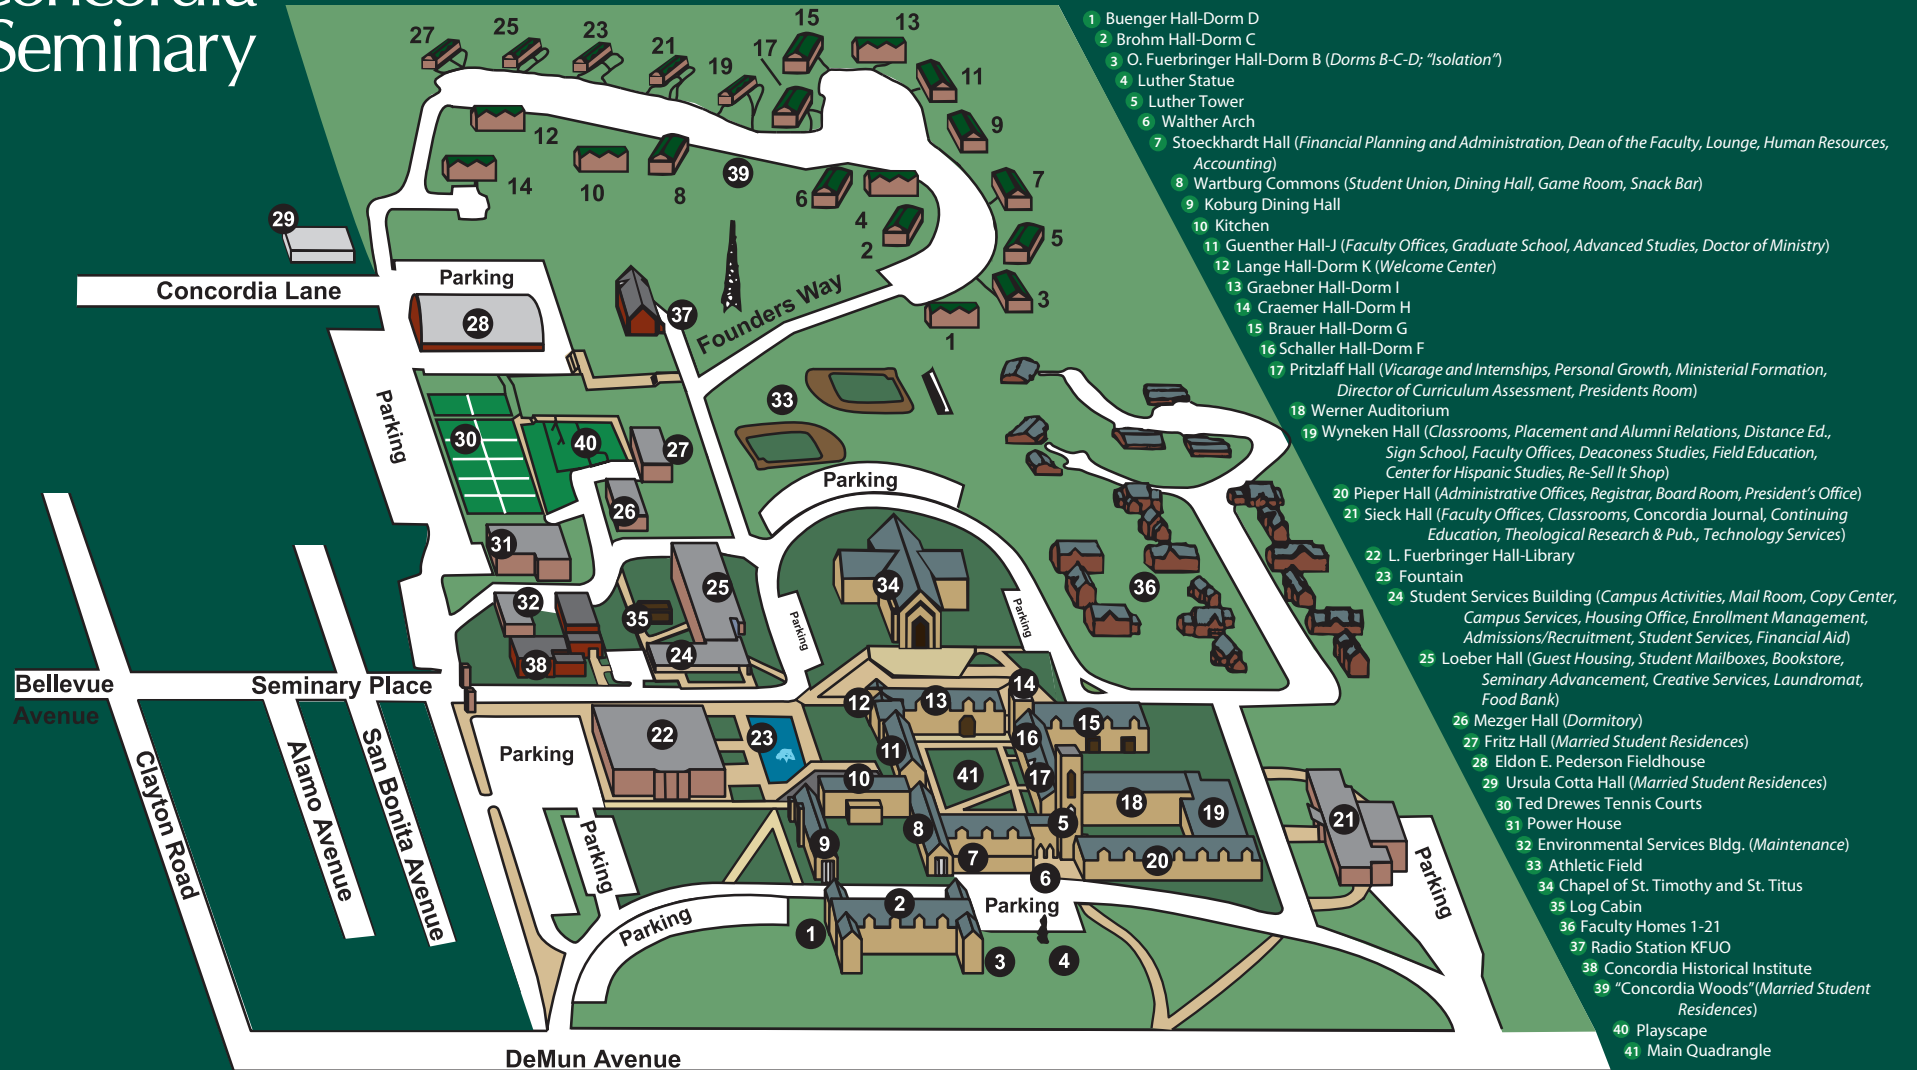

Concordia Seminary

- 1 Buenger Hall-Dorm D
- 2 Brohm Hall-Dorm C
- 3 O. Fuerbringer Hall-Dorm B (Dorms B-C-D; "Isolation")
- 4 Luther Statue
- 5 Luther Tower
- 6 Walther Arch
- 7 Stoeckhardt Hall (Financial Planning and Administration, Dean of the Faculty, Lounge, Human Resources, Accounting)
- 8 Wartburg Commons (Student Union, Dining Hall, Game Room, Snack Bar)
- 9 Koburg Dining Hall
- 10 Kitchen
- 11 Guenther Hall-J (Faculty Offices, Graduate School, Advanced Studies, Doctor of Ministry)
- 12 Lange Hall-Dorm K (Welcome Center)
- 13 Graebner Hall-Dorm I
- 14 Craemer Hall-Dorm H
- 15 Brauer Hall-Dorm G
- 16 Schaller Hall-Dorm F
- 17 Pritzlaff Hall (Vicarage and Internships, Personal Growth, Ministerial Formation, Director of Curriculum Assessment, Presidents Room)
- 18 Werner Auditorium
- 19 Wyneken Hall (Classrooms, Placement and Alumni Relations, Distance Ed., Sign School, Faculty Offices, Deaconess Studies, Field Education, Center for Hispanic Studies, Re-Sell It Shop)
- 20 Pieper Hall (Administrative Offices, Registrar, Board Room, President's Office)
- 21 Sieck Hall (Faculty Offices, Classrooms, Concordia Journal, Continuing Education, Theological Research & Pub., Technology Services)
- 22 L. Fuerbringer Hall-Library
- 23 Fountain
- 24 Student Services Building (Campus Activities, Mail Room, Copy Center, Campus Services, Housing Office, Enrollment Management, Admissions/Recruitment, Student Services, Financial Aid)
- 25 Loeber Hall (Guest Housing, Student Mailboxes, Bookstore, Seminary Advancement, Creative Services, Laundromat, Food Bank)
- 26 Mezger Hall (Dormitory)
- 27 Fritz Hall (Married Student Residences)
- 28 Eldon E. Pederson Fieldhouse
- 29 Ursula Cotta Hall (Married Student Residences)
- 30 Ted Dreyes Tennis Courts
- 31 Power House
- 32 Environmental Services Bldg. (Maintenance)
- 33 Athletic Field
- 34 Chapel of St. Timothy and St. Titus
- 35 Log Cabin
- 36 Faculty Homes 1-21
- 37 Radio Station KFYO
- 38 Concordia Historical Institute
- 39 "Concordia Woods" (Married Student Residences)
- 40 Playscape
- 41 Main Quadrangle